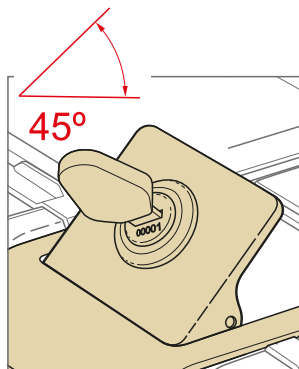

LOCK INSTALLATION