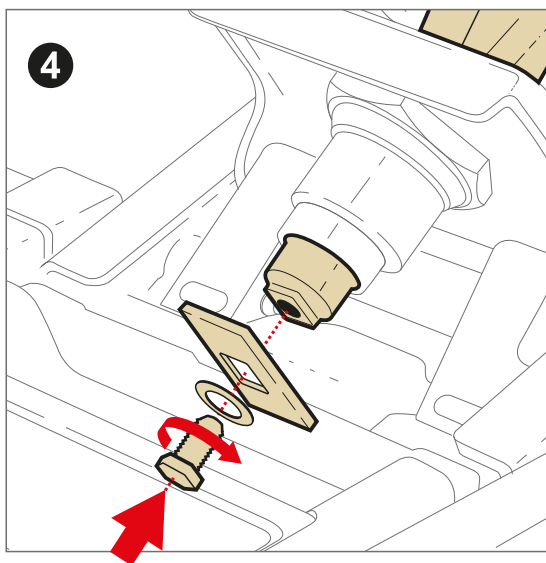

LOCK INSTALLATION