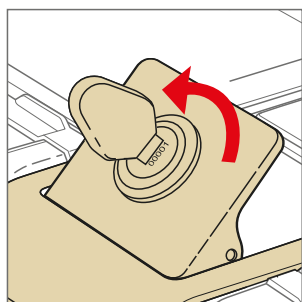

ONLY USE RECOMMENDED CLEANING PRODUCTS.

CASES ARE NOT DESIGNED TO PROTECT FRAGILE OBJECTS.

1 M. MINIMUM DISTANCE WITH POWER WASHER.

TERRA LOCK SYSTEM

PATENT PENDING

INTEGRATED CARRYING HANDLE

ASSEMBLY AND RELEASE

OPEN AND CLOSE

UNLOCK AND LOCK

LOCK INSTALLATION

OPEN

CLOSE

ASSEMBLY

RELEASE

ACCESSORIES