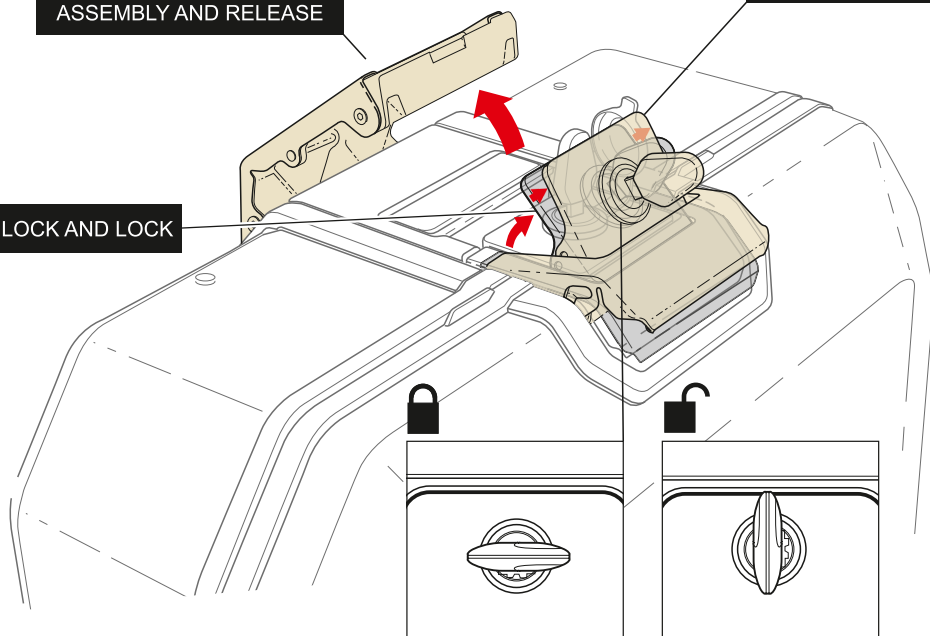

TERRA LOCK SYSTEM

PATENT PENDING

INTEGRATED CARRYING HANDLE

ASSEMBLY AND RELEASE

OPEN AND CLOSE

UNLOCK AND LOCK