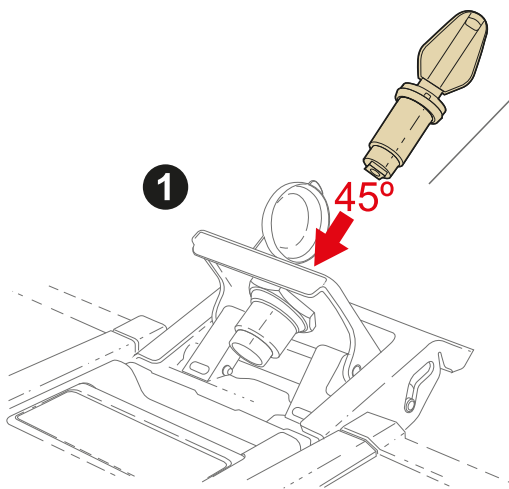

LOCK INSTALLATION