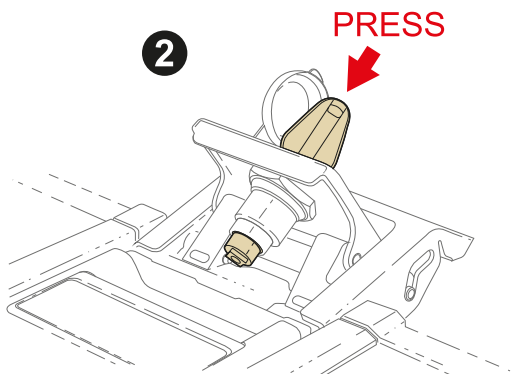

LOCK INSTALLATION