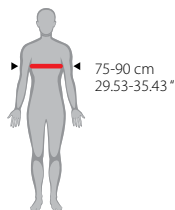

PARTS INCLUDED

1 stone shield Phantom Lite

1 clear number plate