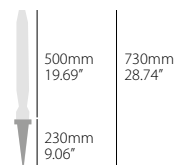

TRACK MARKER + BACKSIDE INSERT

Weight: 250 g / 0.55 lb

- ☉ 50
- 8982000002 white