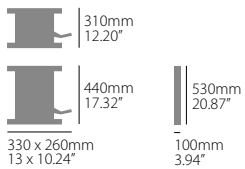

PARTS INCLUDED

1 Lift Bike Stand

PACKAGING DETAILS

Packed in carton box
 Weight: 5,5 kg / 12.13 lb
 ☞ 1 (master box)

red dot award 2017
 best of the best

8982700001
 yellow RM 01/black

8982700002
 orange KTM/black