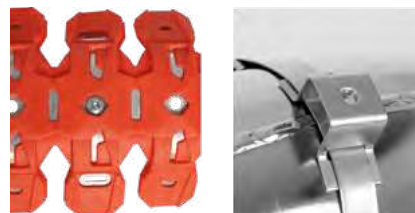

The ARMADILLO Pipe Guard is made of flexible and adaptable stainless steel and elastomer compound making it easy to adapt and fit your pipe.

QUICK and EASY to Install

ARMADILLO Pipe Guard was developed to be quickly installed and removed, with just 3 brackets or 3 brackets and 3 metal clips.