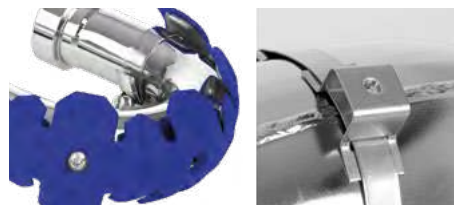

QUICK and EASY to Install

The ARMADILLO Head Pipe Guard is easy to install and remove for cleaning, using just 3 brackets and metal clips.

DUAL COMPOUND

High resistant silicone to withstand the high temperatures of the head pipe tube blended with flexible stainless steel. This combination increases the levels of protection, impact absorption and avoids vibration noises like other metallic protections.