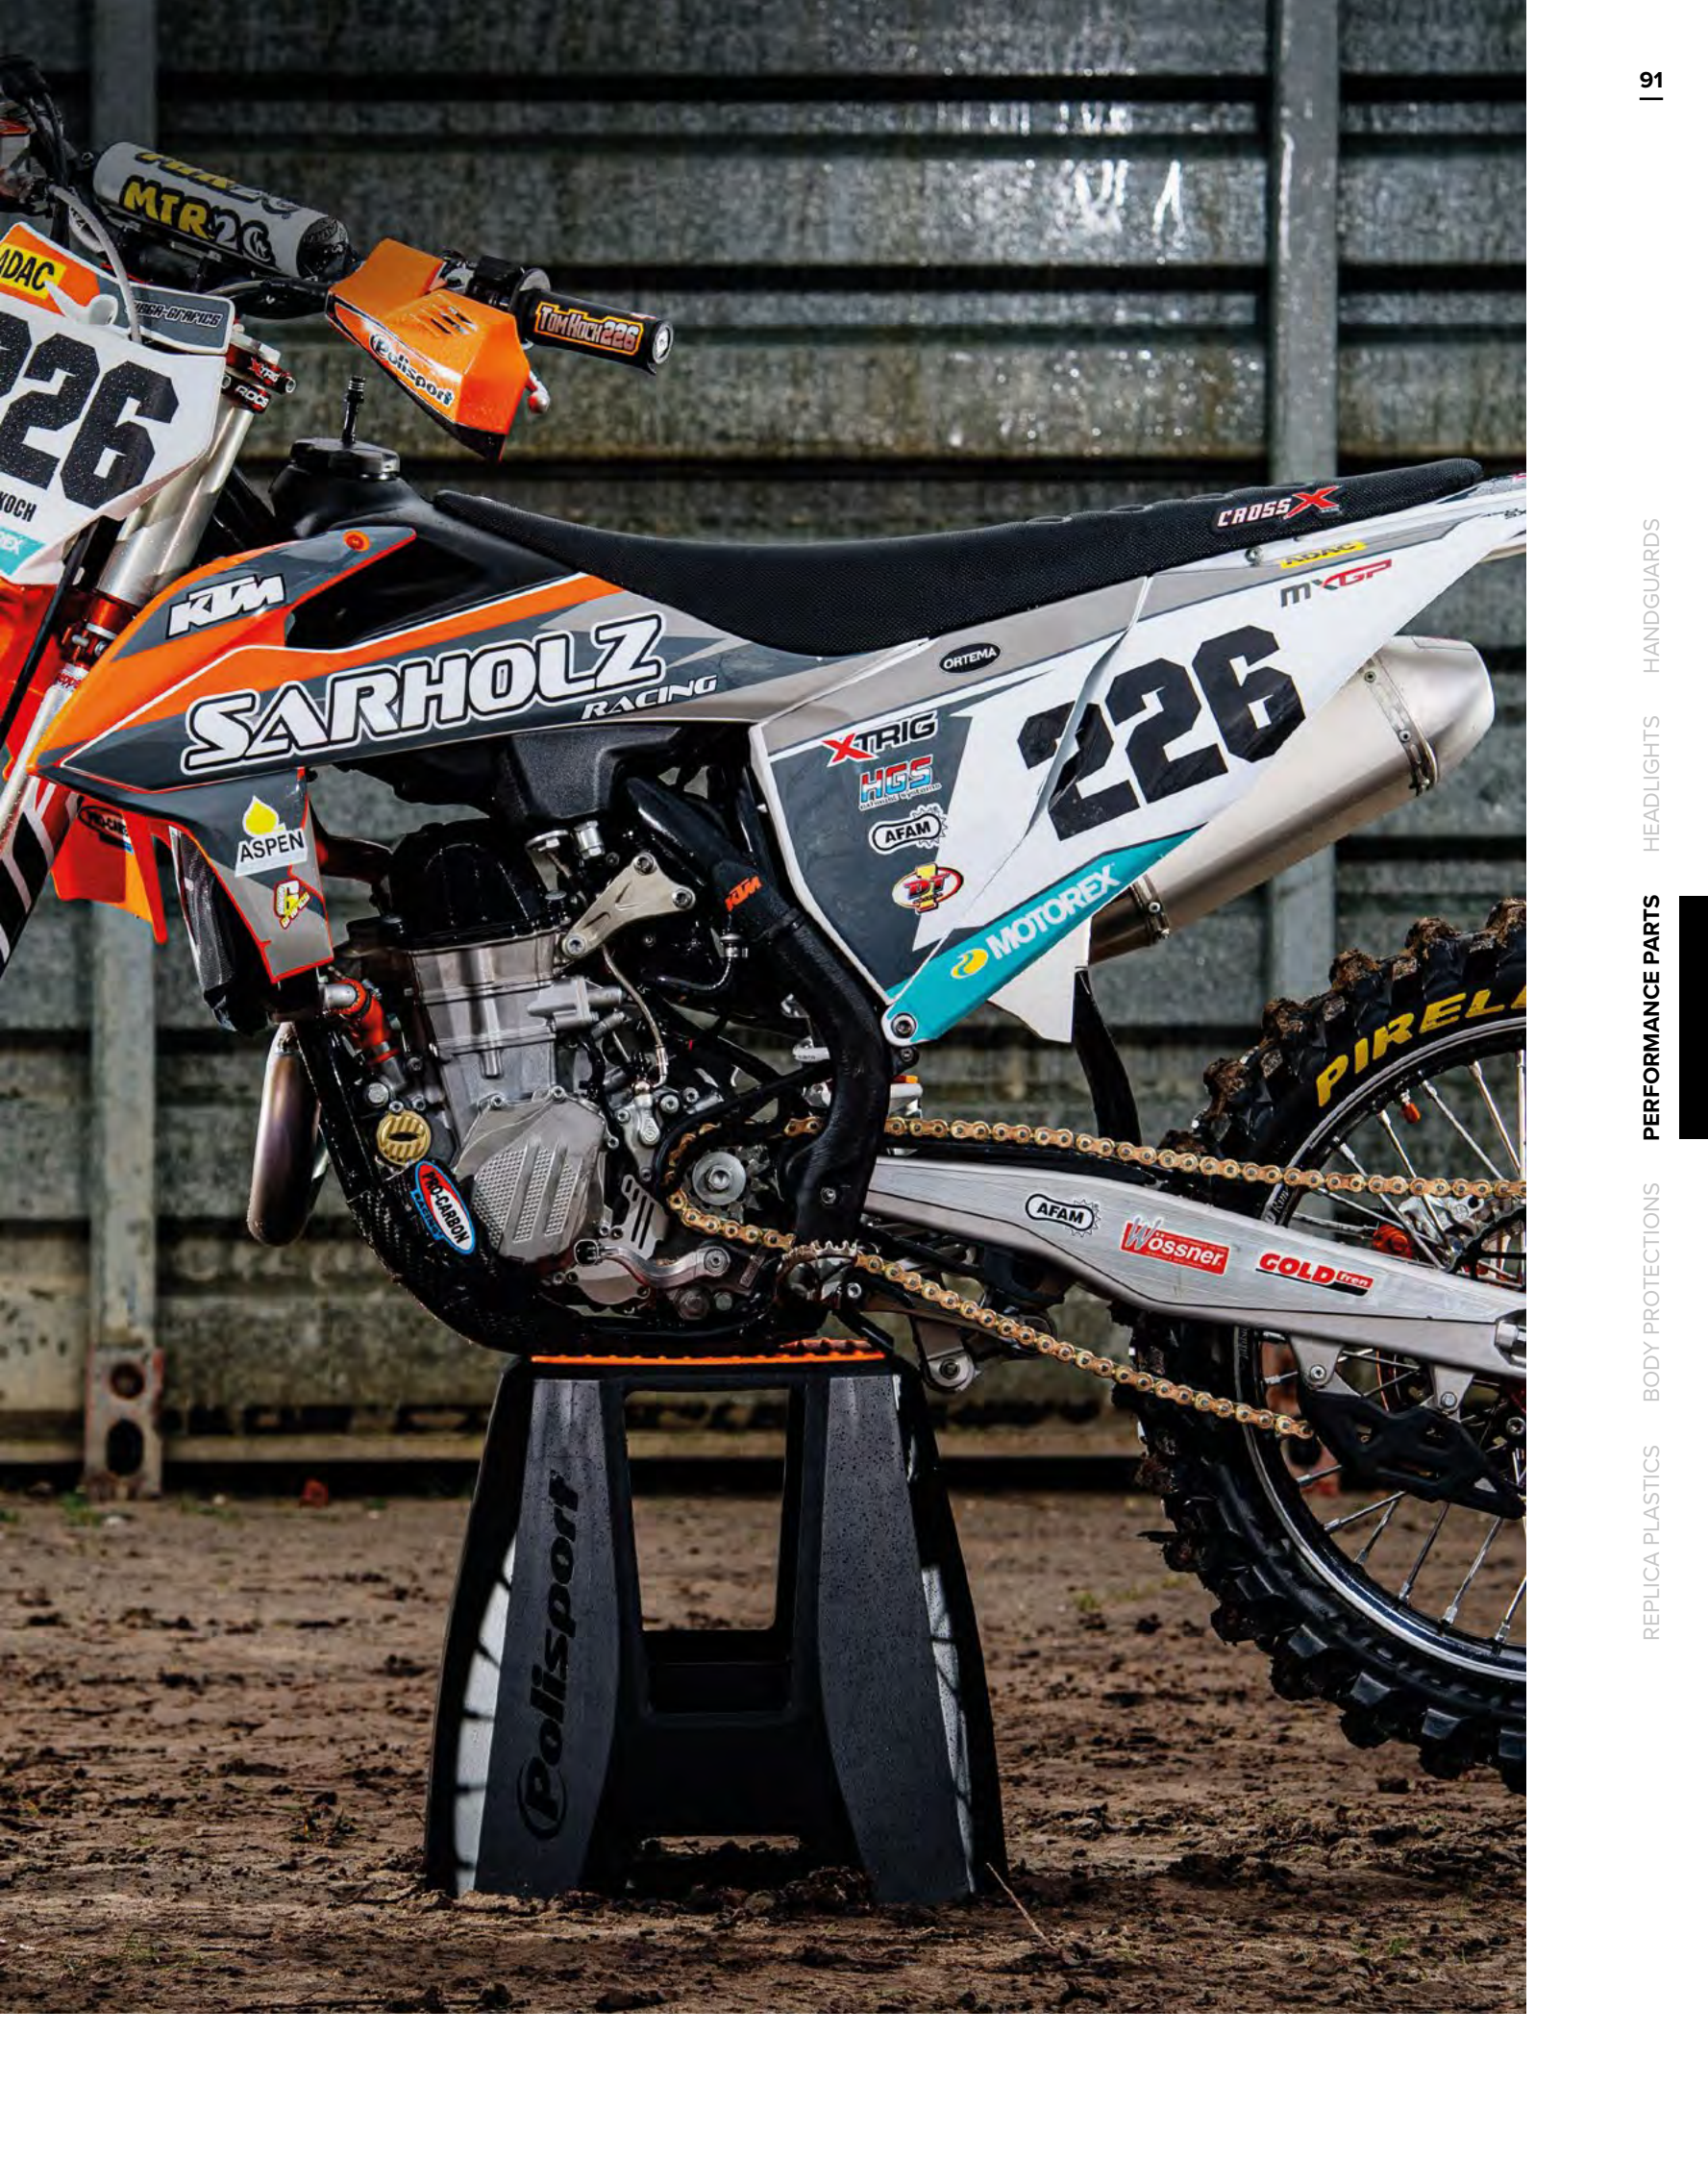

REPLICA PLASTICS

BODY PROTECTIONS

PERFORMANCE PARTS

HEADLIGHTS

HANDGUARDS