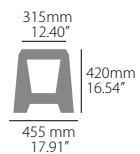

TRACK STAND

PIT BIKE STAND

FEATURES

Ultra-Lightweight, fully produced in plastic

Rubber top mat secured with clips

Rubber top mat can be replaced (sold as spare part)

Large free area with room for name, number and sponsor logo's

95mm hole allows easy access to drain plug for oil changes

Product developed in Partnership with ESAN (Escola Superior Aveiro Norte)

PARTS INCLUDED

1 Track Stand

PACKAGING DETAILS

Packed in carton box

Weight: 2,2 kg / 4,9 lb

☎ 5 (minimum order)

OPTIONAL REPLACEMENT PARTS RUBBER TOP + CLIPS

8985900001	OR-KTM
8985900002	BL-Y98
8985900003	R-CR4
8985900004	GR-05
8985900005	Y-05
8985900006	GREY

esan
universidade
de aveiro

OFFICIAL SPONSOR