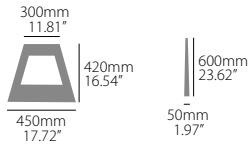

PARTS INCLUDED

1 bike stand

PACKAGING DETAILS

Packed in carton box
Weight: 3,7 kg / 8.16 lb
☉ 5 (master box)

SPECIALCOLOR

8981500001 yellow RM 01	8981500002 orange KTM	8981500003 blue yam98	8981500004 red CR 04	8981500005 green KX 05	8981500006 black/white	8981500007 black	8981500018 yellow flo
----------------------------	--------------------------	--------------------------	-------------------------	---------------------------	---------------------------	---------------------	--------------------------