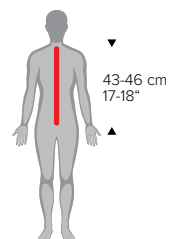

PACKAGING DETAILS

PHANTOM PRO	8003900001	nardo grey	745 g / 1.64 lb	Plastic bag 10 (master box)