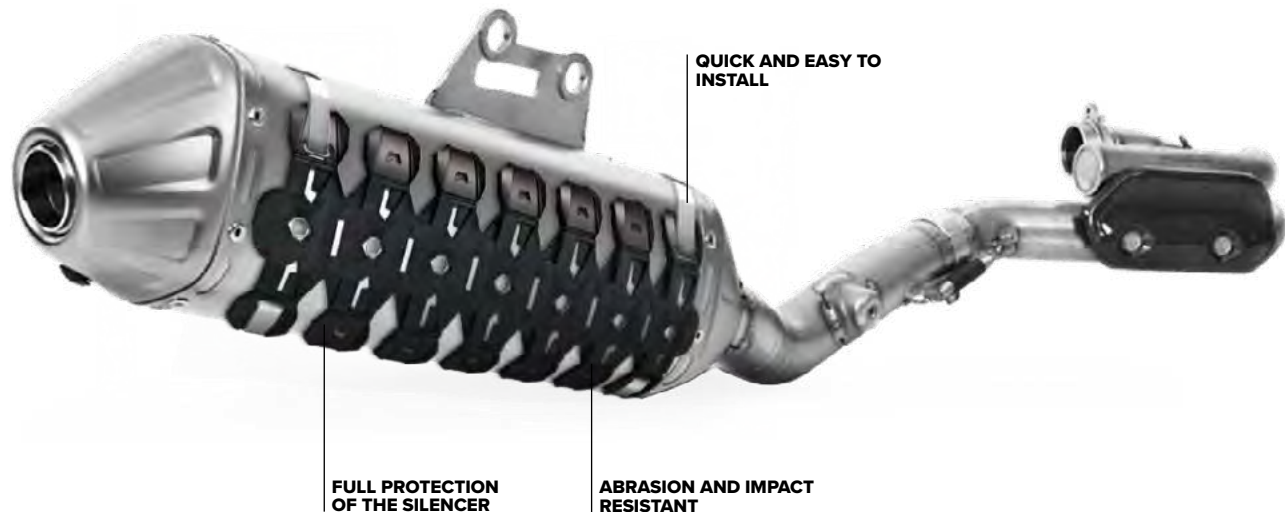

ARMADILLO EXTREME SILENCER GUARD

PERFORMANCE PART

MOUNTING KIT
INCLUDED