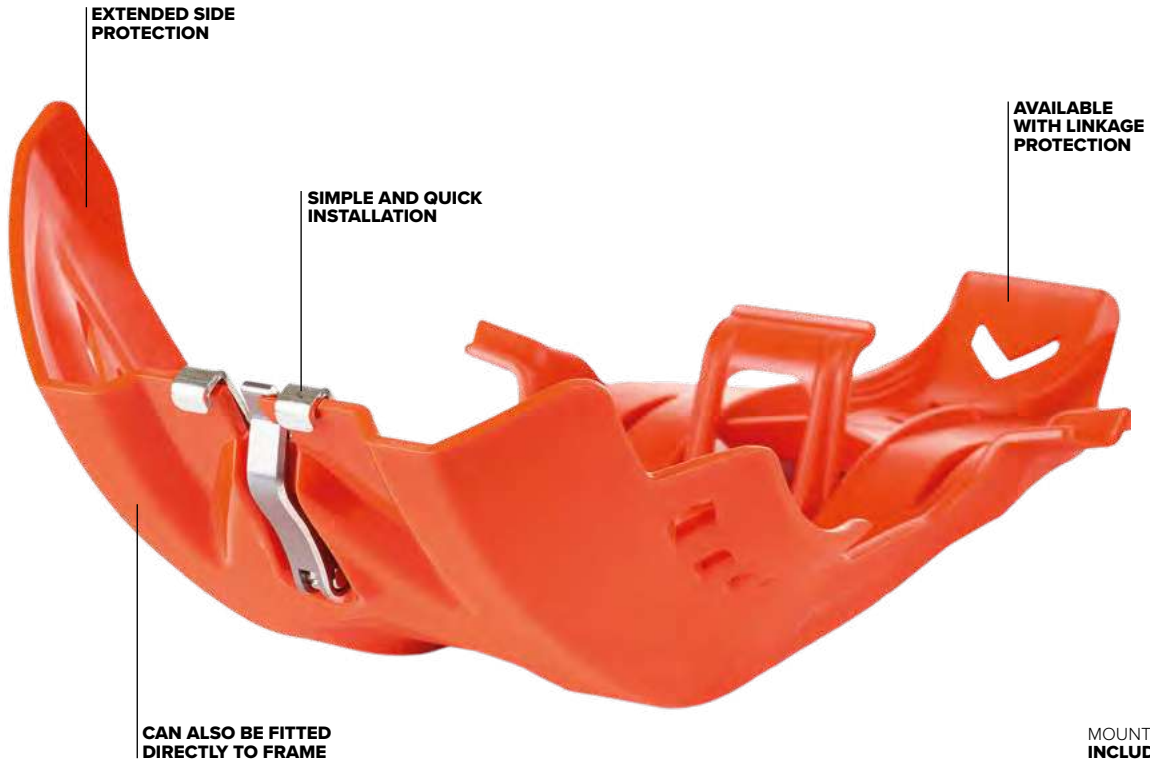

FORTRESS SKID PLATE

PERFORMANCE PART

NEW MODELS