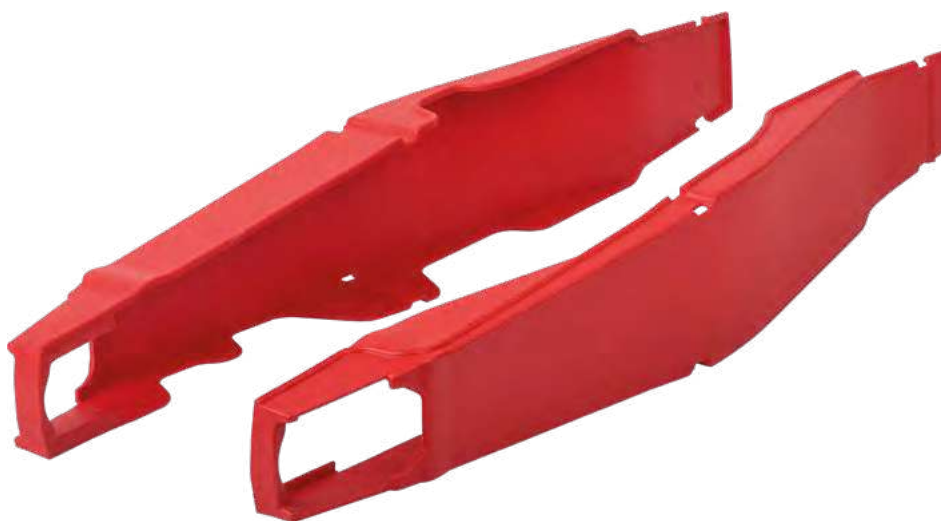

SWINGARM PROTECTORS

PERFORMANCE PART

FEATURES

Hard shell in hard and resistant pa6 (polyamide)

Abrasion and impact resistant

Perfect fit. Easy to install

Adhesive foam to reduce vibration and

enhance the fitting

Strong plastic cable ties

KTM and Husqvarna part works after removing

the chain protection

Regular removal for cleaning advised

PARTS INCLUDED

Pair of swingarms protectors (plastic parts)

Plastic cable ties

2 stripes of adhesive foam

PACKAGING DETAILS

Packed in plastic bag

Weight ≈ 399 g / 0.88 lb

MOUNTING KIT
INCLUDED

YAMAHA

YZ125/250	03-04	BK	8984500001	12
		BL-Y98	8984500002	12
	08-21	BK	8456800001	12
		BL-Y98	8456800002	12
YZ250X	17-21	BK	8456800001	12
		BL-Y98	8456800002	12
YZ250F	03-08	BK	8984500001	12
		BL-Y98	8984500002	12
	09-22	BK	8456700001	12
		BL-Y98	8456700002	12
YZ450F	03-08	BK	8984500001	12
		BL-Y98	8984500002	12
	09-22	BK	8456700001	12
		BL-Y98	8456700002	12
YZ250FX	15-22	BK	8456700001	12
		BL-Y98	8456700002	12
YZ450FX	16-22	BK	8456700001	12
		BL-Y98	8456700002	12
WR250F	03-04	BK	8984500001	12
		BL-Y98	8984500002	12
	11-14	BK	8456800001	12
		BL-Y98	8456800002	12
	15-22	BK	8456700001	12
		BL-Y98	8456700002	12
WR450F	03-04	BK	8984500001	12
		BL-Y98	8984500002	12
	09-15	BK	8456800001	12
		BL-Y98	8456800002	12
	16-22	BK	8456700001	12
		BL-Y98	8456700002	12

KAWASAKI

KX250F	12-16	BK	8457000001	12
		GR-05	8457000002	12
	17-20	BK	8985000001	12
		GR-05	8985000002	12
KX450F	12-15	BK	8457000001	12
		GR-05	8457000002	12
	16-18	BK	8985000001	12
		GR-05	8985000002	12

RIEJU

MR 250/300	21-22	BK	8986000003	12
		RED	8986000004	12

GAS GAS

EC / XC	17-20	BK	8986000003	12
		RED	8986000004	12
		N-GREY	8986000005	12
MC / MC-F / EC / EC-F	20-22	BK	8456500001	12
		RED	8456500006	12
		N-GREY	8456500005	12

HONDA

CR125R	04-07	BK	8984800001	12
		R-CR4	8984800002	12
CR250R	04-07	BK	8984800001	12
		R-CR4	8984800002	12
CRF250X	08-17	BK	8984800001	12
		R-CR4	8984800002	12
CRF250R	04	BK	8984800001	12
		R-CR4	8984800002	12
	11-17	BK	8456900001	12
		R-CR4	8456900002	12
	18-19	BK	8985700001	12
		R-CR4	8985700002	12
	20-22	N-GREY	8985700003	12
		BK	8471300001	12
		R-CR4	8471300002	12
		N-GREY	8471300003	12
CRF450R	12-16	BK	8456900001	12
		R-CR4	8456900002	12
	17-18	BK	8985700001	12
		R-CR4	8985700002	12
		N-GREY	8985700003	12
		BK	8471300001	12
		R-CR4	8471300002	12
		N-GREY	8471300003	12
CRF250RX	19	BK	8985700001	12
		R-CR4	8985700002	12
		N-GREY	8985700003	12
		BK	8471300001	12
		R-CR4	8471300002	12
		N-GREY	8471300003	12
CRF450RX	17-18	BK	8985700001	12
		R-CR4	8985700002	12
		N-GREY	8985700003	12
		BK	8471300001	12
		R-CR4	8471300002	12
		N-GREY	8471300003	12

FANTIC

XE125	21-22	BK	8456800001	12
		BL-Y98	8456800002	12

HUSQVARNA

TC/FC/TE/FE TX/FX/FE	14-22	BK	8456500001	12
		HQ-YLW	8456500003	12
		HQ-BL	8456500004	12
		N-GREY	8456500005	12

SUZUKI

RMZ250	10-18	BK	8457100001	12
		Y-05	8457100002	12
RMZ450	10-17	BK	8457100001	12
		Y-05	8457100002	12

KTM

SX/XC/SX-F/ XC-F	13-22	BK	8456500001	12
		OR-K16	8456500002	12
		N-GREY	8456500005	12
EXC/XC-W/ EXC-F/XCF-W	12-22	BK	8456600001	12
		OR-K16	8456600002	12
		N-GREY	8456600003	12

BETA

RR 250/300 2T	13-22	BK	8463400001	12
		R-BETA	8463400002	12
		N-GREY	8463400003	12
RR 350/480 4T	13-22	BK	8463400001	12
		R-BETA	8463400002	12
		N-GREY	8463400003	12
X Trainer 300	15-22	BK	8463400001	12
		R-BETA	8463400002	12
		N-GREY	8463400003	12

SHERCO

SE / SEF	12-22	BK	8986100001	12
		S-BLUE	8986100002	12
		N-GREY	8986100003	12

TM

EN 2T/ 4T	15-22	BK	8467900001	12
		TM-BLUE	8467900002	12
MX 2T/ 4T	15-22	BK	8467900001	12
		TM-BLUE	8467900002	12