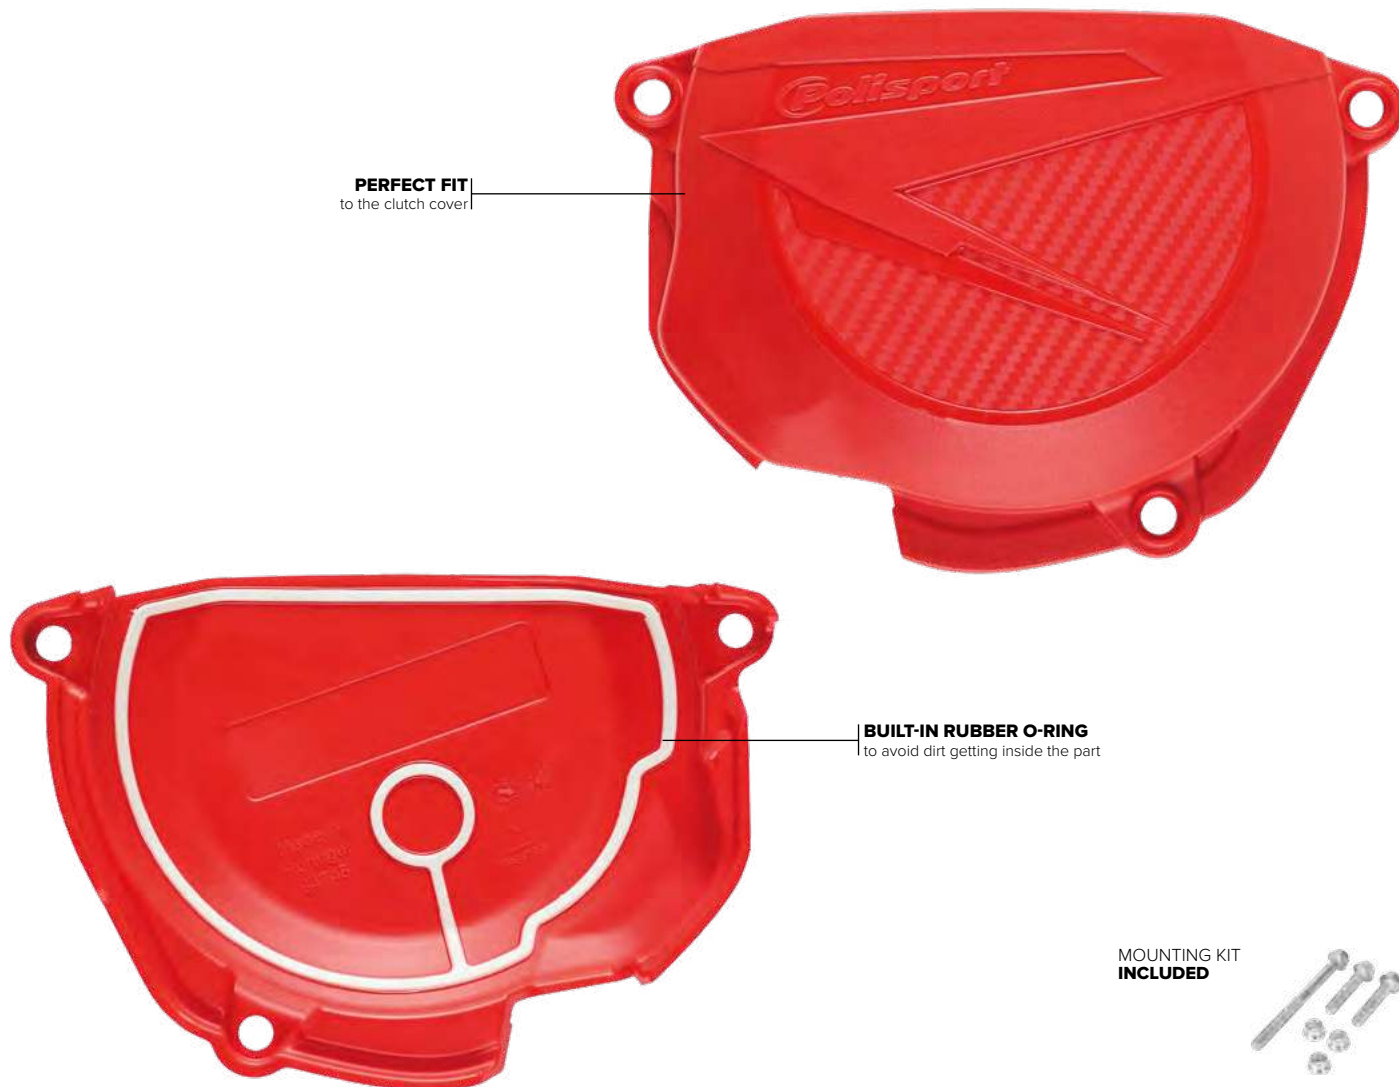

CLUTCH COVER PROTECTOR

PERFORMANCE PART

NEW MODELS

developed with
NEW DESIGN

FEATURES

- Abrasion and impact resistant
- Easy and intuitive installation
- Hard shell in hard resistant PA6 (polyamide)
- Optimum protection against rocks impact
- No need to disassemble the clutch cover for installation
- Resistance to high continuous temperature
- Compatible only with stock clutch covers
- Periodical cleaning and removal advised
- Polisport exclusive design