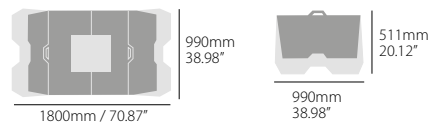

PACKAGING DETAILS

Packed in carton sleeve
Weight: 10500 g / 23.14 lb
1