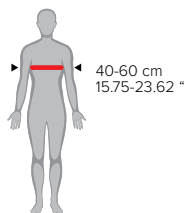

PARTS INCLUDED

1 Phantom Mini chest protector

1 clear number plate