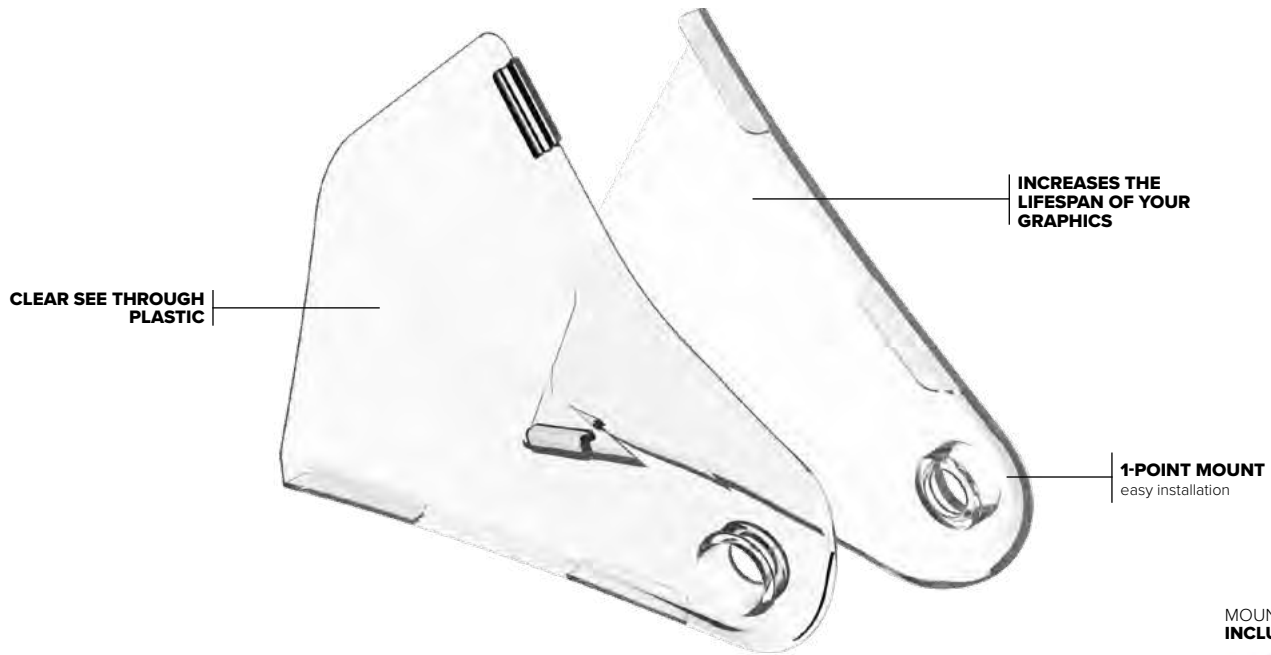

SPACE SAVING

The part is shipped flat to save space

Polaris

GRAPHIC GUARDS PROTECTOR

PERFORMANCE PART

MOUNTING KIT INCLUDED

FEATURES

- Prevents graphics from peeling away easily
- Expands the lifetime of your graphics
- Made in translucent plastic
- Airbox cover can be removed without removing the Graphic Guard Protector
- Made of highly Resistant Plastic
- Resistant to wear and abrasion
- Easy to install, only one mounting point
- Perfect fit
- Patent No. 8,171,660