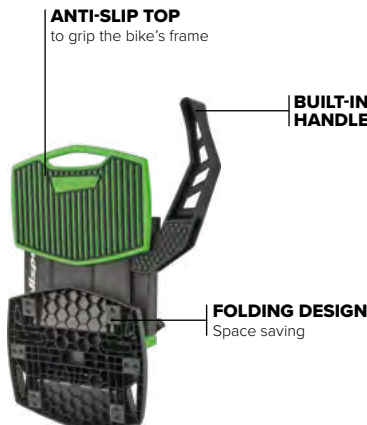

REPLICA PLASTICS | BODY PROTECTIONS | PERFORMANCE PARTS | HEADLIGHTS | HANDGUARDS