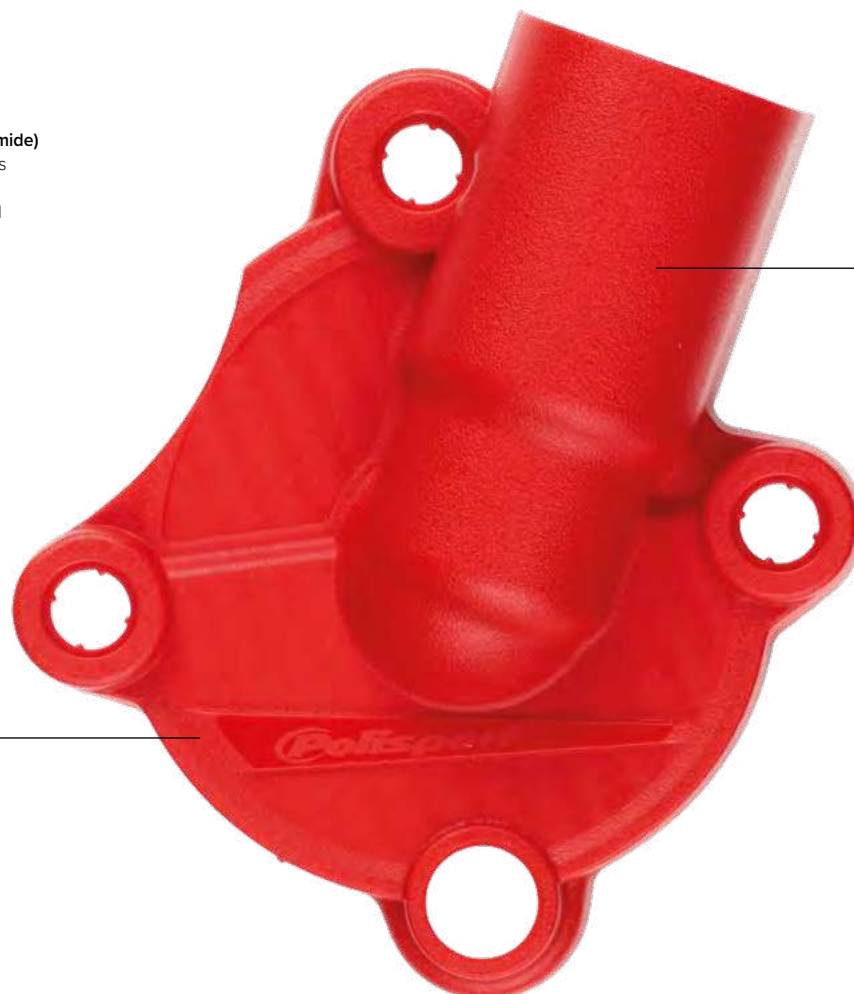

WATER PUMP PROTECTION

PERFORMANCE PART

NEW

FEATURES

- Abrasion and impact resistant
- Easy and intuitive installation
- Hard shell in hard resistant PA6 (polyamide)
- Optimum protection against rock impacts
- Resistant to high temperatures
- Periodical cleaning and removal advised
- Polisport exclusive design

PARTS INCLUDED

1 Water Pump Protection

PACKAGING DETAILS

Packed in carton box
Weight: ≈ 50 g / 0.11 lb

HIGHLY DURABLE
INJECTION PART

PERFECT FIT – MODEL
SPECIFIC DESIGN

MOUNTING KIT
INCLUDED

YAMAHA

YZ250F	15-22	BK	8484500001	12
		BL-Y98	8484500002	12
YZ450F	10-22	BK	8484500001	12
		BL-Y98	8484500002	12

BETA

RR 250/300 2T	16-22	BK	8484900001	12
		R-BETA	8484900002	12
RR 350/400/430/ 480 4T	20-22	BK	8484900001	12
		R-BETA	8484900002	12

SHERCO

SE-R 250/300	16-22	BK	8484700001	20
SEF-R 250/300		S-BLUE	8484700002	20

HUSQVARNA

TC/TE 250/300	19-22	BK	8485100001	12
		HQ-BL	8485100003	12
TE/TX 250/300	20-22	BK	8485100001	12
		HQ-BL	8485100003	12
FC 250/350	16-22	BK	8485200001	12
		HQ-BL	8485200003	12
FE/FX 250/350	17-22	BK	8485200001	12
		HQ-BL	8485200003	12
FC 450	16-22	BK	8485000001	12
		HQ-BL	8485000003	12
FE/FX 450/500	17-22	BK	8485000001	12
		HQ-BL	8485000003	12

HONDA

CRF250R	18-21	BK	8484400001	12
		R-CR4	8484400002	12
CRF450R / CRF450RX	17-20	BK	8484300001	12
		R-CR4	8484300002	12

KTM

SX/XC 250/300	19-22	BK	8485100001	12
		OR-K16	8485100002	12
EXC / EXCW 250/300	20-22	BK	8485100001	12
		OR-K16	8485100002	12
SX-F / XC-F 250/350	16-22	BK	8485200001	12
		OR-K16	8485200002	12
EXC-F / XCF-W 250/350	17-22	BK	8485200001	12
		OR-K16	8485200002	12
SX-F / XC-F 450	16-22	BK	8485000001	12
		OR-K16	8485000002	12
EXC-F / XCF-W 450/500	17-22	BK	8485000001	12
		OR-K16	8485000002	12

GASGAS

MC 250/300	21-22	BK	8485100001	12
EC 250/300		RED	8485100004	12
MC-F 250	21-22	BK	8485200001	12
EC-F 250/350		RED	8485200004	12

BK black
BL-Y98 blue yam98
GR-05 green 05
R-CR4 red cr04
OR-KTM orange ktm
OR-K16 orange ktm 16
Y-05 yellow rm05
HQ-BL husqvarna blue
HQ-YLW husqvarna yellow
R-BETA beta red
S-BLUE sherco blue
RED red gasgas
TM-BLUE tm blue
N-GREY nardo grey