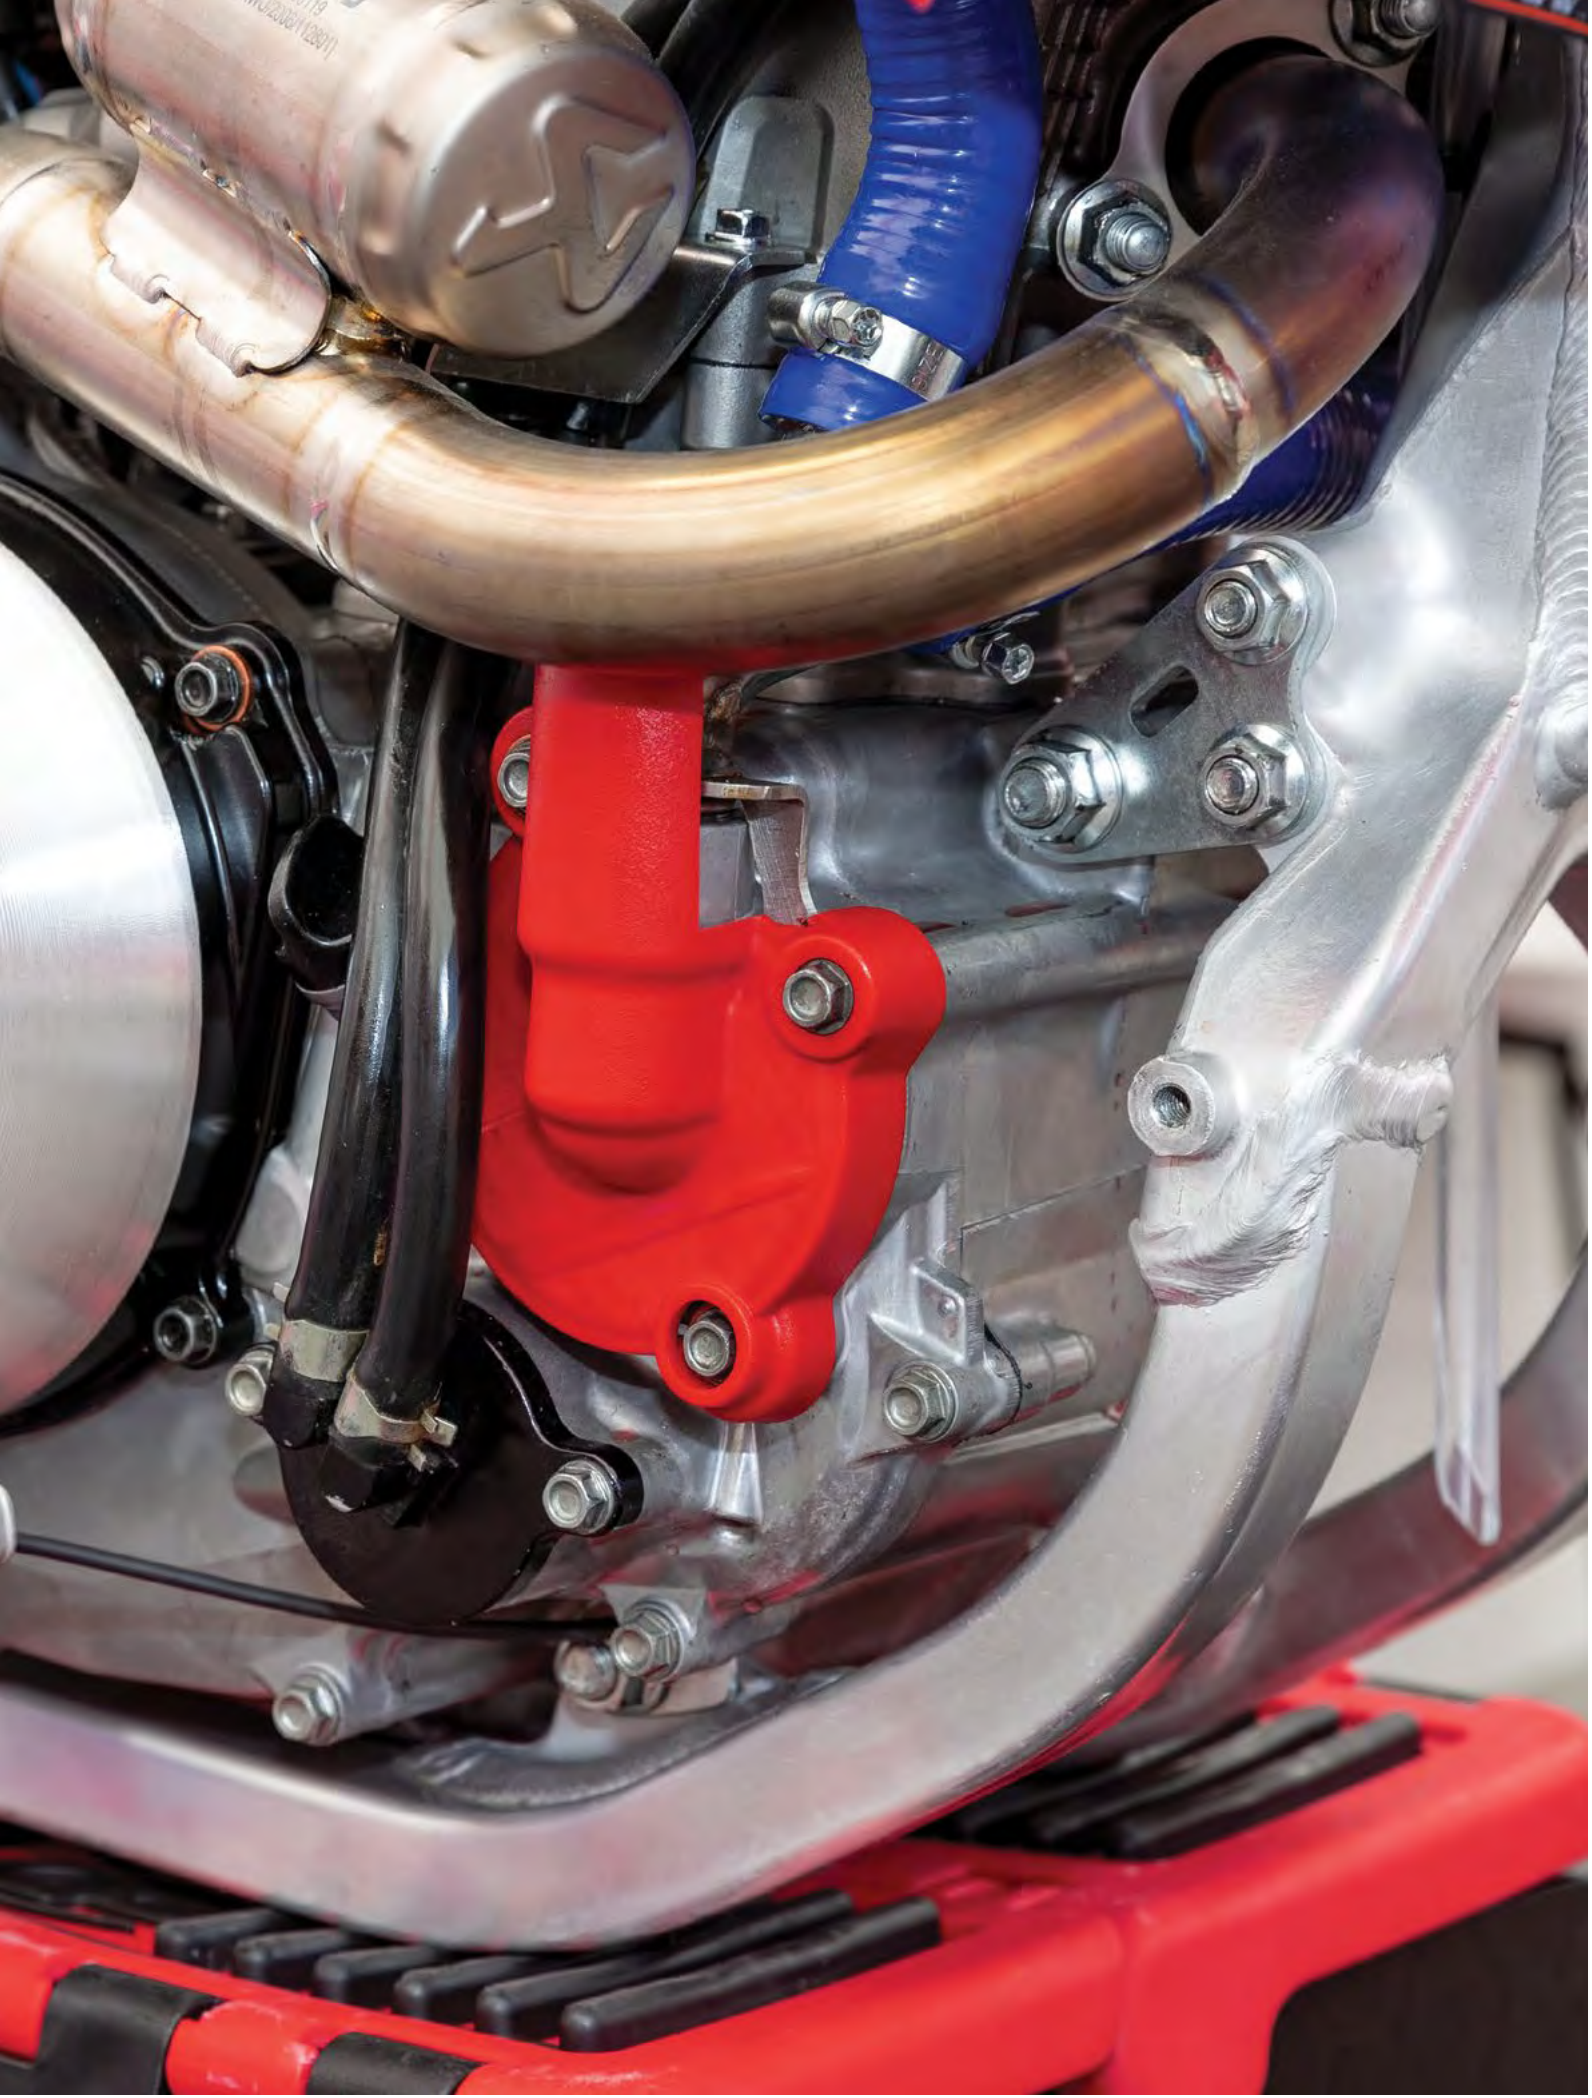

SILENCER PROTECTOR

PERFORMANCE PART

AVAILABLE IN TWO SIZES
Perimeters:
200-330 mm / 7.8 - 11.8 in
340-400 mm / 13.4 - 15.7 in

BLEND OF SILICONE AND METAL

NO TOOLS AND NO HARDWARE NEEDED TO INSTALL

THICK PLASTIC PART FOR BETTER PROTECTION