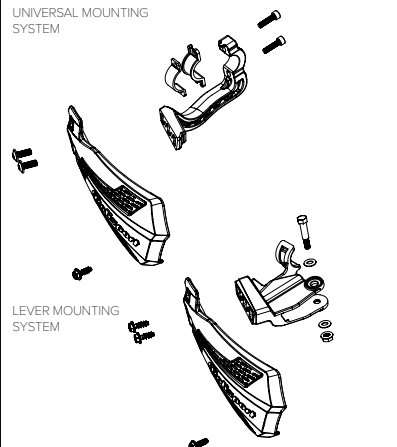

WEIGHT
115 g / 0.25lb

BOX
☞ 10

PLASTIC BAR – FOR FULL WRAP AROUND

8309100001
WEIGHT
395 g / 0.87lb
BOX
☞ 12

UNIVERSAL MOUNTING SYSTEM

LEVER MOUNTING SYSTEM

LEVER MOUNTING SYSTEM

FULL WRAP AROUND MOUNTING SYSTEM