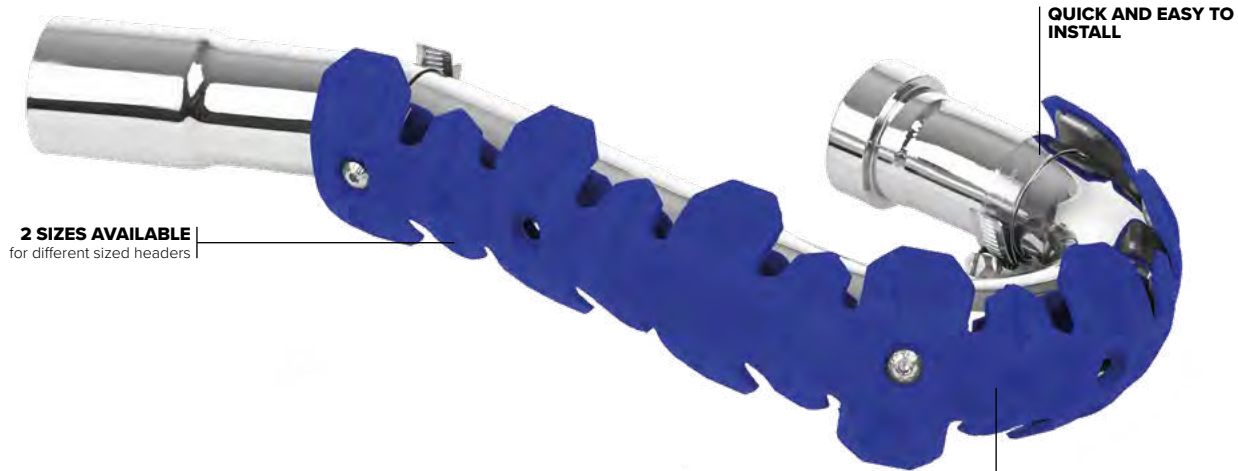

ARMADILLO HEAD PIPE GUARD

PERFORMANCE PART

FEATURES

- Blend of Stainless steel and silicone to increase levels of protection
- The use of elastomer reduces vibrations and noise
- Resistant to head pipe high temperatures
- Available in 2 different lengths: 22 cm / 8.6 in; 40 cm / 15.7 in
- Provides protection from small impacts and rocks
- Developed for 4-stroke motorcycles
- The exhaust pipe does not have to be removed for guard installation

PARTS INCLUDED

- Armadillo Head Pipe Guard
- 1 Mounting Kit

PACKAGING DETAILS

- Packed in carton box
- Short version weight ≈ 220 g / 0.48 lb
- Long version weight ≈ 300 g / 0.66 lb

ABRASION AND IMPACT RESISTANT

MOUNTING KIT INCLUDED