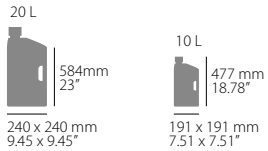

PROOCTANE

UTILITY CAN

RD REGISTERED DESIGN

FEATURES

- Certified as a portable fuel container for Europe
- Complies with ADR standards
- Highly durable and leak-proof cap and walls
- Includes Transportation Cap and Hose or Quick Fill Spout
- Ergonomically designed handle for transport
- Two handle design to help the filling process
- Reinforced ribbed bottom
- Oil/Fuel Mixer Included and attached to the Fuel Jug
- Free area to customize with name and/or number
- Oil/Fuel mix gauge on the cap to identify the fuel mix
- Non-slip bottom
- Available in 2 different capacities – 10 L / 2.6 Gallons; 20 L / 5 Gallons

PARTS INCLUDED

- 1 Polisport Utility can
- 1 Transportation cap
- 1 Hose or quick fill spout

PACKAGING DETAILS

- Packed in carton box
- Polisport ProOctane 10L + Hose
- Weight: 2900 g / 6.39 lb ☉ 1
- 8464600001 red
- Polisport ProOctane 10L + Quick fill spout
- Weight: 3000 g / 6.61 lb ☉ 1
- 8464600002 red

- Polisport ProOctane 20L + Hose
- Weight: 3900 g / 8.6 lb ☉ 1
- 8460000001 red

- Polisport ProOctane 20L + Quick fill spout
- Weight: 4000 g / 8.81 lb ☉ 1
- 8460000002 red