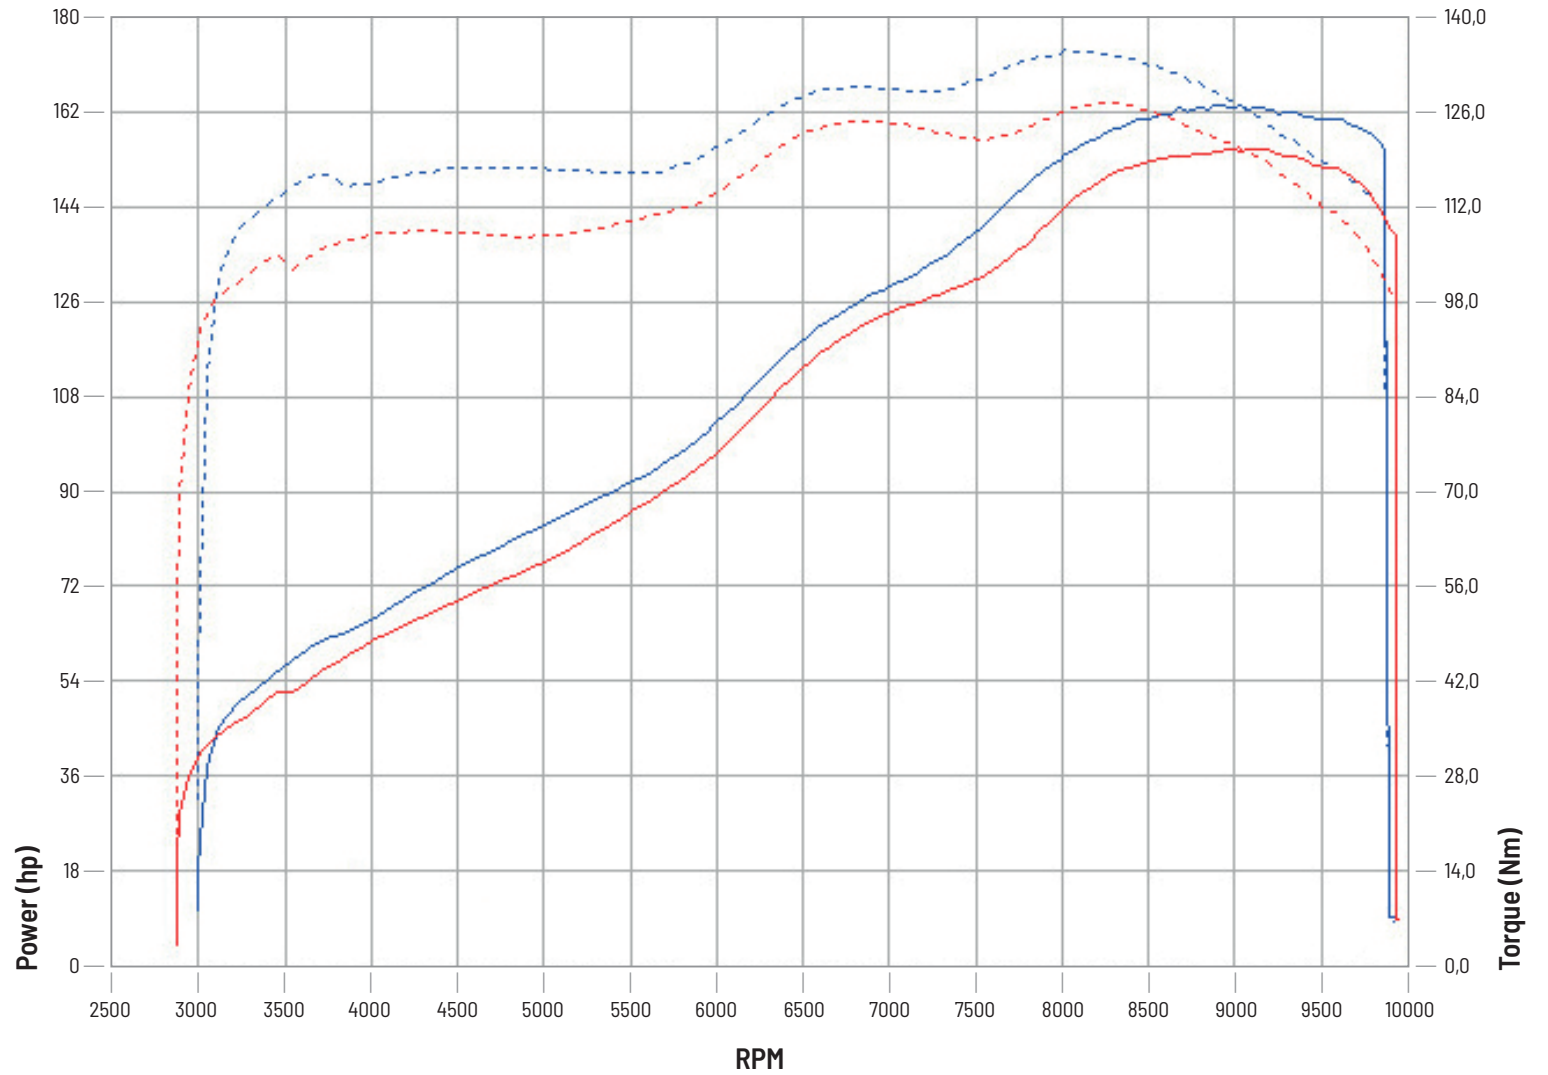

Model
**KTM
 SUPERDUKE 1290
 2017-2019**

Line
SLIP ON

Muffler
MK3

	Power (hp)	Torque (Nm)
■ Stock	155,0 hp 9100 rpm	127,4 Nm 8294 rpm
■ MIVV MK3 + map	163,3 hp 8907 rpm	135,1 Nm 8015 rpm