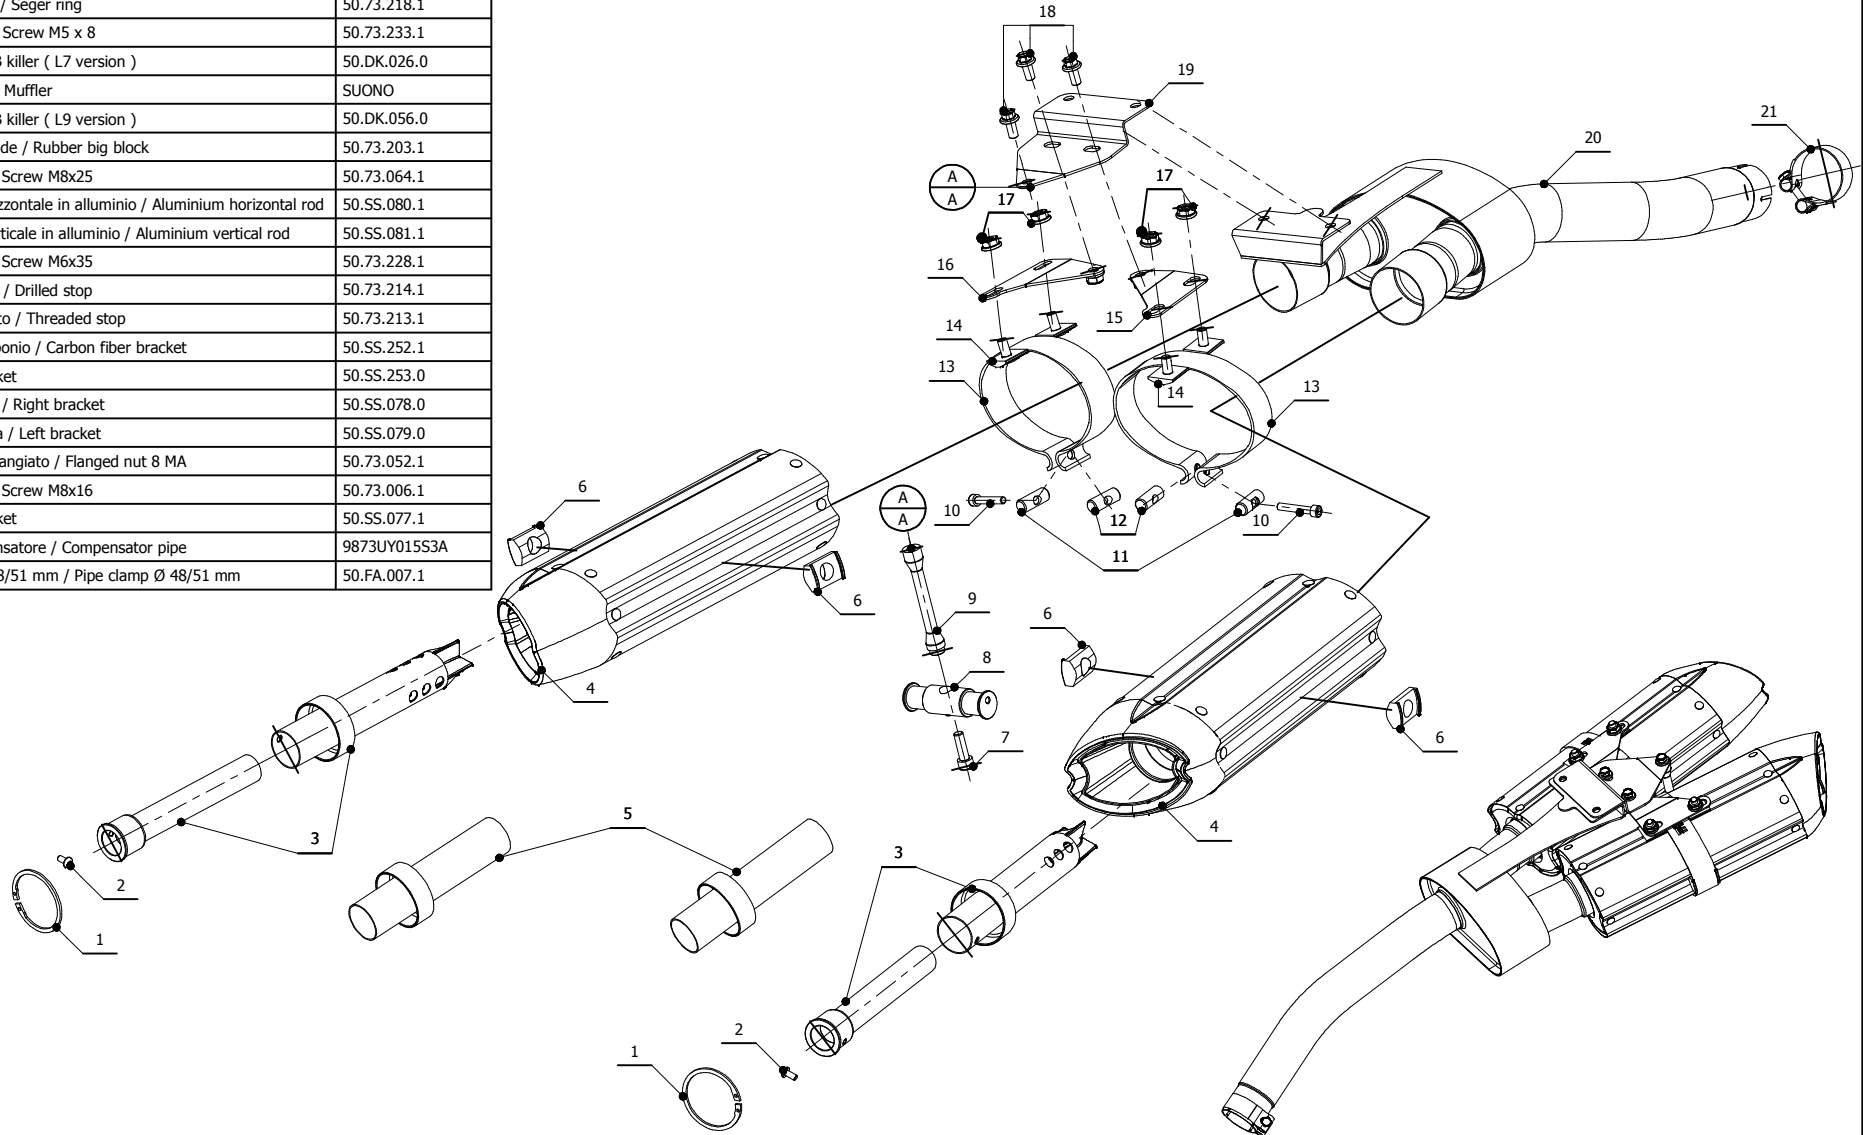

MODEL YAMAHA FZ6 FAZER

YEAR 2004 -->

LINE SPORT

MUFFLER SUONO

SCHEMATIC

ELENCO PARTI / PARTS LIST

#	QTÀ / QTY	DESCRIZIONE / DESCRIPTION	CODICE / CODE
1	2	Anello Seger / Seger ring	50.73.218.1
2	2	Vite M5 x 8 / Screw M5 x 8	50.73.233.1
3	2	DB killer / DB killer (L7 version)	50.DK.026.0
4	2	Silenziatore / Muffler	SUONO
5	2	DB killer / DB killer (L9 version)	50.DK.056.0
6	4	Tassello grande / Rubber big block	50.73.203.1
7	1	Vite M8x25 / Screw M8x25	50.73.064.1
8	1	Montante orizzontale in alluminio / Aluminium horizontal rod	50.SS.080.1
9	1	Montante verticale in alluminio / Aluminium vertical rod	50.SS.081.1
10	2	Vite M6x35 / Screw M6x35	50.73.228.1
11	2	Fermo forato / Drilled stop	50.73.214.1
12	2	Fermo filettato / Threaded stop	50.73.213.1
13	2	Staffa in carbonio / Carbon fiber bracket	50.SS.252.1
14	2	Staffa / Bracket	50.SS.253.0
15	1	Staffa destra / Right bracket	50.SS.078.0
16	1	Staffa sinistra / Left bracket	50.SS.079.0
17	4	Dado 8 MA flangiato / Flanged nut 8 MA	50.73.052.1
18	3	Vite M8x16 / Screw M8x16	50.73.006.1
19	1	Staffa / Bracket	50.SS.077.1
20	1	Tubo compensatore / Compensator pipe	9873UY015S3A
21	1	Fascetta Ø 48/51 mm / Pipe clamp Ø 48/51 mm	50.FA.007.1

APPLICAZIONI / APPLICATIONS

CODICE / CODE	TUBO / PIPE	SILENZIATORE / MUFFLER	FASCETTA / CLAMP	CODICE OMOL. / HOMOL. CODE
UY.015.L7	INOX / ST. STEEL	CARBONIO E TITANIO / CARBON FIBER AND TITANIUM	CARBONIO / CARBON FIBER	ME030 e9 1285
UY.015.L9	INOX / ST. STEEL	CARBONIO (COPPE CARBONIO) / CARBON (CARBON CAPS)	CARBONIO / CARBON FIBER	ME030 e9 1285